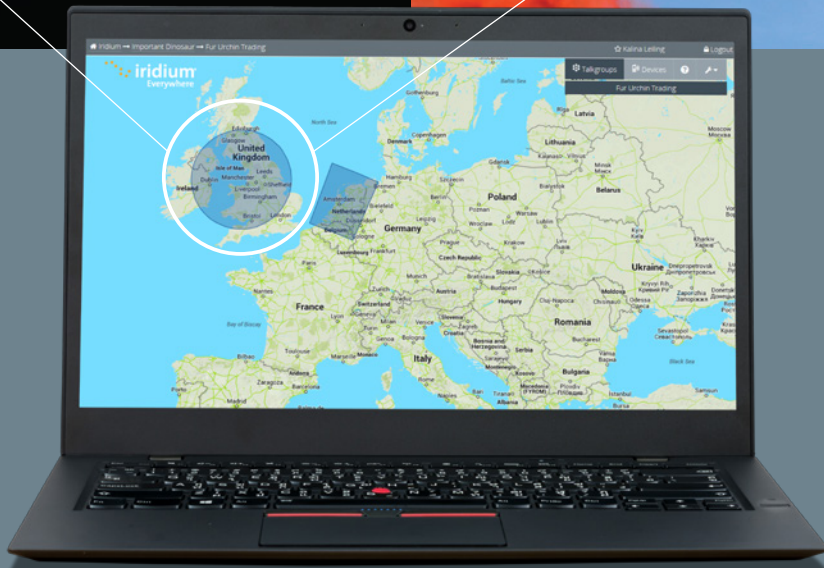

Pushing into the future

Iridium is committed to global communications reliability and performance far into the future. Iridium NEXT, Iridium's ground-breaking next generation satellite constellation, will inspire exciting new innovations while allowing continued high-level performance and reliability for all existing Iridium-enabled solutions. With first launch scheduled for 2015, Iridium NEXT will ensure Iridium Push-to-Talk continues to put fast, simple and global PTT in your hands – for years to come.

Iridium PTT Command Center

The Iridium® PTT Command Center is a dynamic web-based tool that allows users to manage their communications on the ground quickly, remotely and reliably. It is designed for simple configuration and fast operation, and features robust management capabilities, ease of navigation and intuitive user interface. The Iridium PTT Command Center provides rapid access to the heart of your operations and unparalleled control of devices deployed in the field. You decide where your operations will take place and who will participate in them – simply determine your talkgroup area and add devices to it using the Iridium PTT Command Center. PTT unfolds in near real time, making group communication easy, so your team can respond, supply, command and rescue without missing a beat.