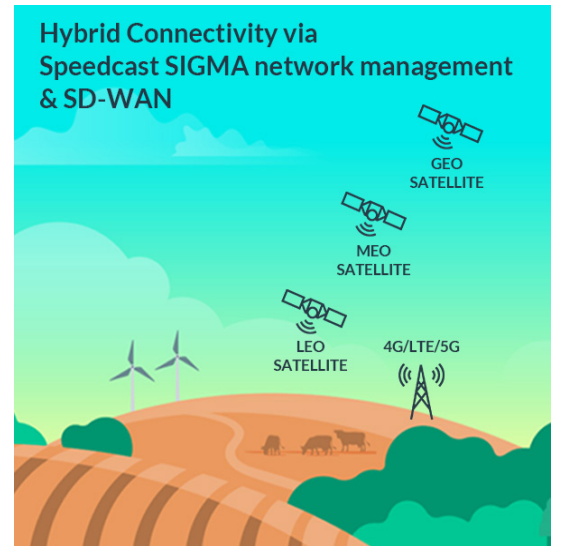

Are you ready for high-speed LEO connectivity?
Contact us at info@speedcast.com