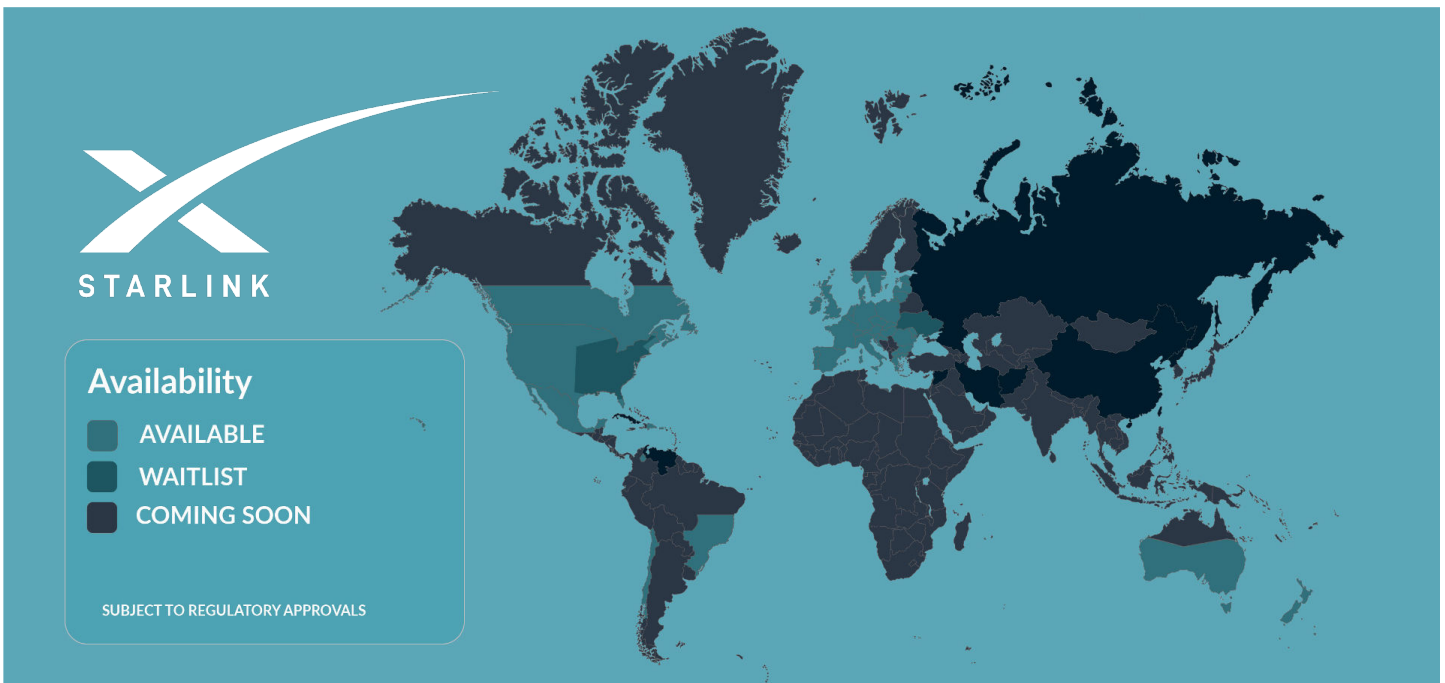

ACCELERATE
AHEAD

STARLINK ENTERPRISE

Bring Real-time Enterprise Closer

Starlink Enterprise has more than double the antenna capacity of Starlink, delivering faster internet speeds and higher throughput to remote and rural locations across the globe. Enabled by a constellation of thousands of low Earth Orbit (LEO) satellites, Starlink enables video calls, streaming and other high data rate applications.

Coverage

Make 100% Uptime a Reality

With partnerships in place with leading LEO satellite operators, Speedcast will be able to seamlessly integrate the latest LEO offerings in the market, joining GEO, MEO and 4G/5G for high-demand applications. The non-geostationary orbit constellations will be integrated through Speedcast’s SIGMA network management platform and leading SD-WAN solutions.